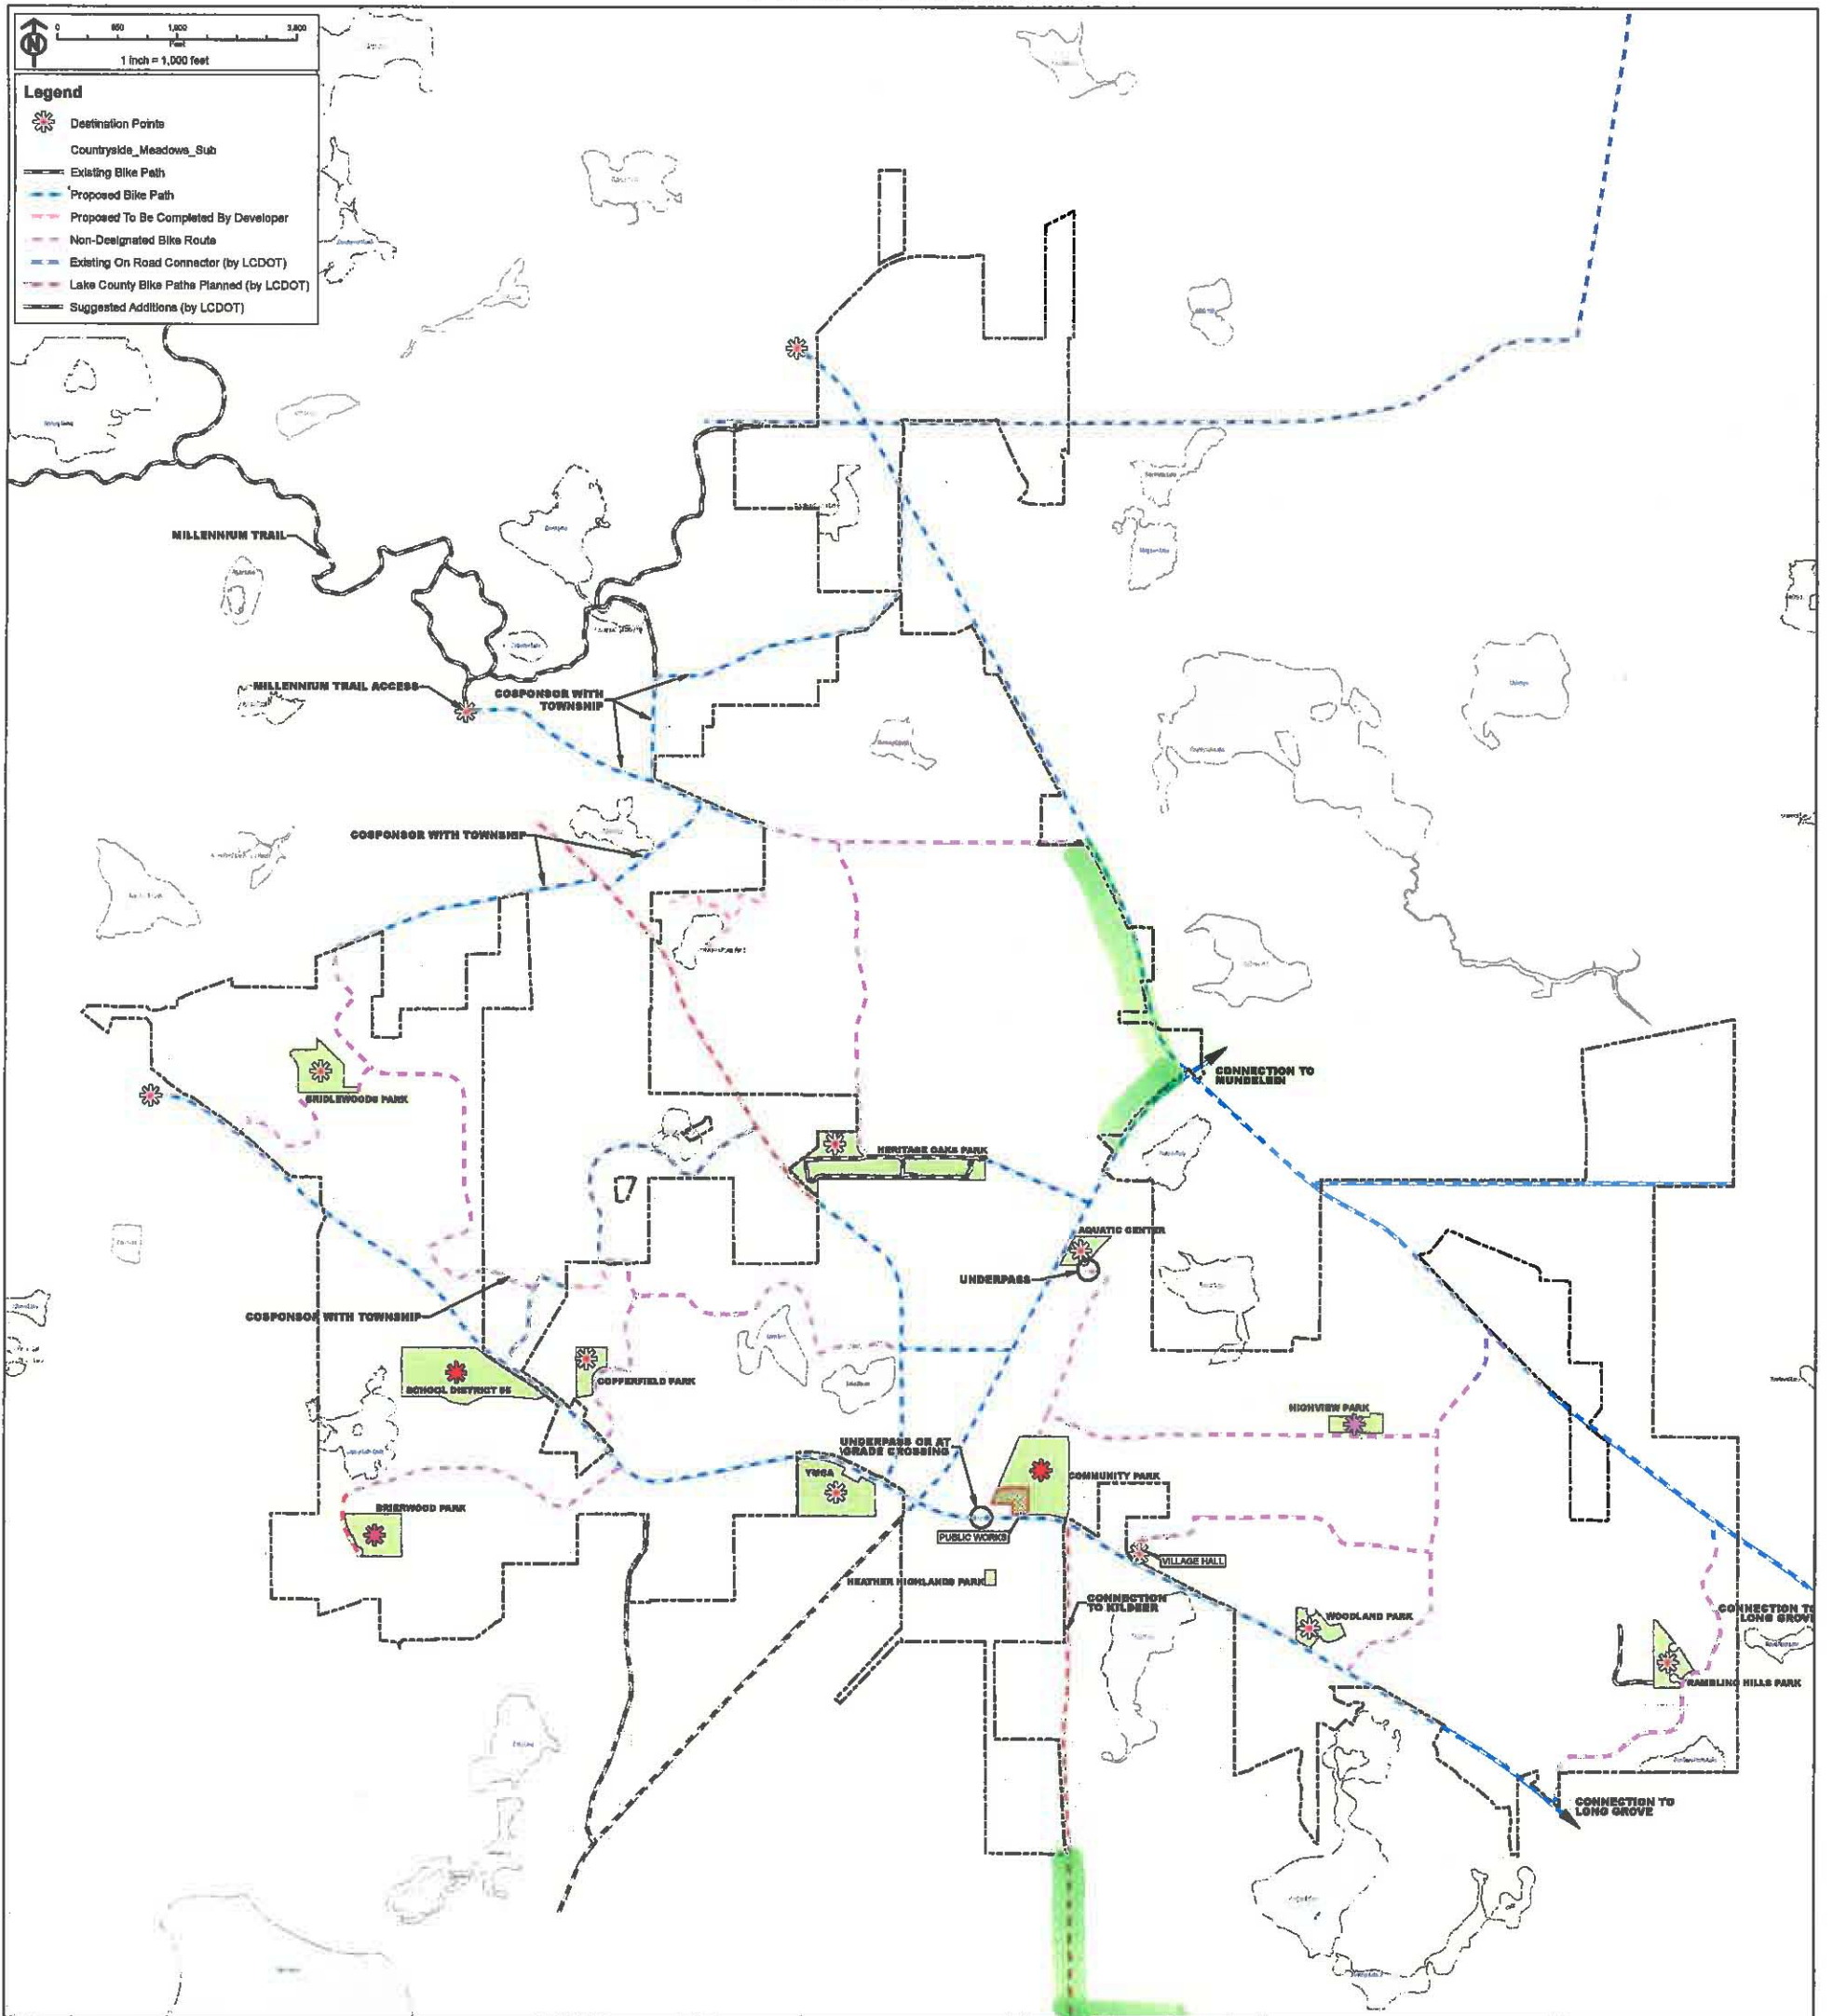

VILLAGE OF HAWTHORN WOODS OVERALL BIKE PLAN

 Proposed Bike Path Extension